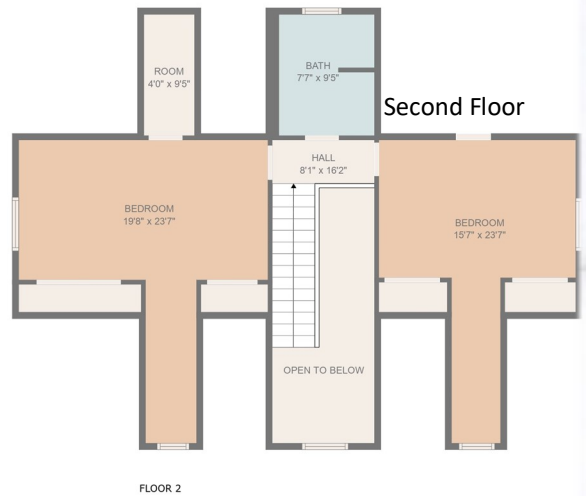

Floor Plan

532 SW Woodland Avenue

Ft. White FL 32038

*Dimensions are approximate.